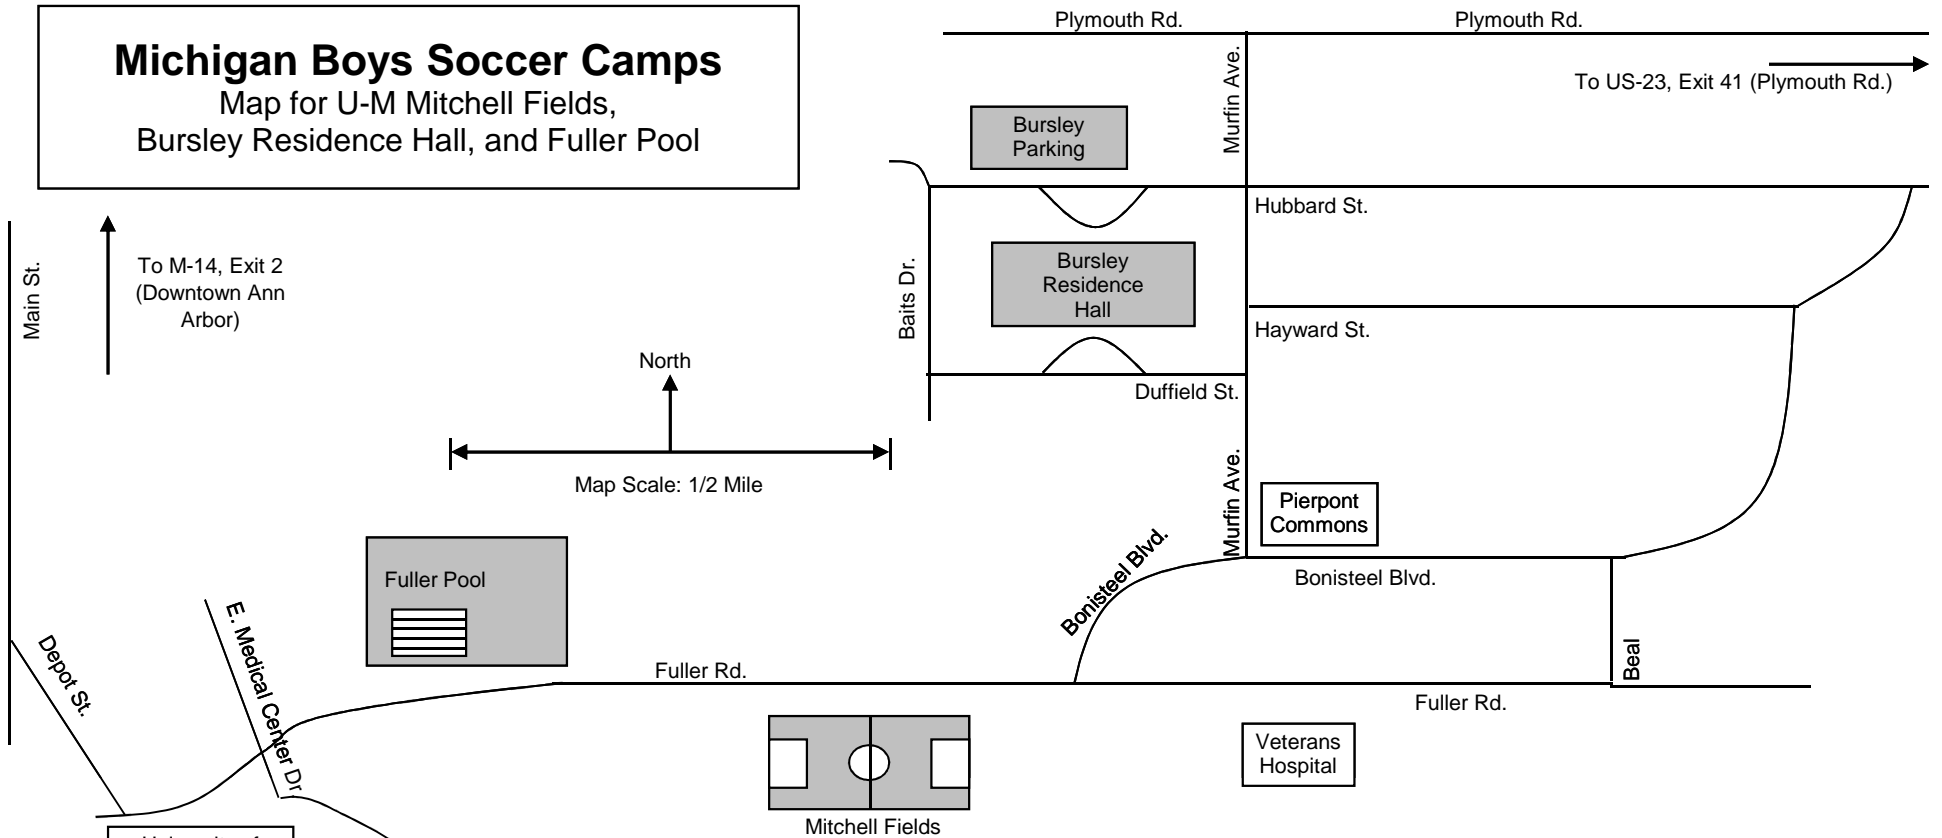

Michigan Boys Soccer Camps

Map for U-M Mitchell Fields,
Bursley Residence Hall, and Fuller Pool

To Bursley Residence Hall From Detroit Metro Airport: Take I-94 West towards Chicago for 18 miles. Merge onto US-23 North (Exit #180B). Take the Plymouth Road exit off US-23 North (Exit 41). At end of the exit ramp take a left (west) approximately 2 miles to Murfin Ave. Go left (south) on Murfin Ave for three blocks. Take a right (west) on Duffield St. to the front lobby of Bursley. The airport is approximately 26 miles away from the residence hall.

To Mitchell Fields From the East: Take M-14 West to US-23 South. Take Plymouth Road (Exit 41) west approximately 2 miles to Murfin Ave. Go left (South) on Murfin Ave. to Bonisteel Blvd. Take a right on Bonisteel down the hill to Fuller Road. Take a right on Fuller Road and Mitchell Fields will be on your immediate left hand side.

To Bursley Residence Hall from the West: Take I-94 East towards Detroit. Merge onto US-23 North (Exit #180B). Take the Plymouth Road exit off US-23 North (Exit 41). At the end of the ramp take a left (west) approximately 2 miles to Murfin Ave. Go left (south) on Murfin Ave for three blocks. Take a right (west) on Duffield St. to the front lobby of Bursley.

U-M Central Campus, Student Activities Bldg

515 E. Jefferson St.
Ann Arbor, MI 48109

University of
Michigan Medical
Center

To University of
Michigan Central
Campus - 1.5 Miles
South of Mitchell
Fields on State St.