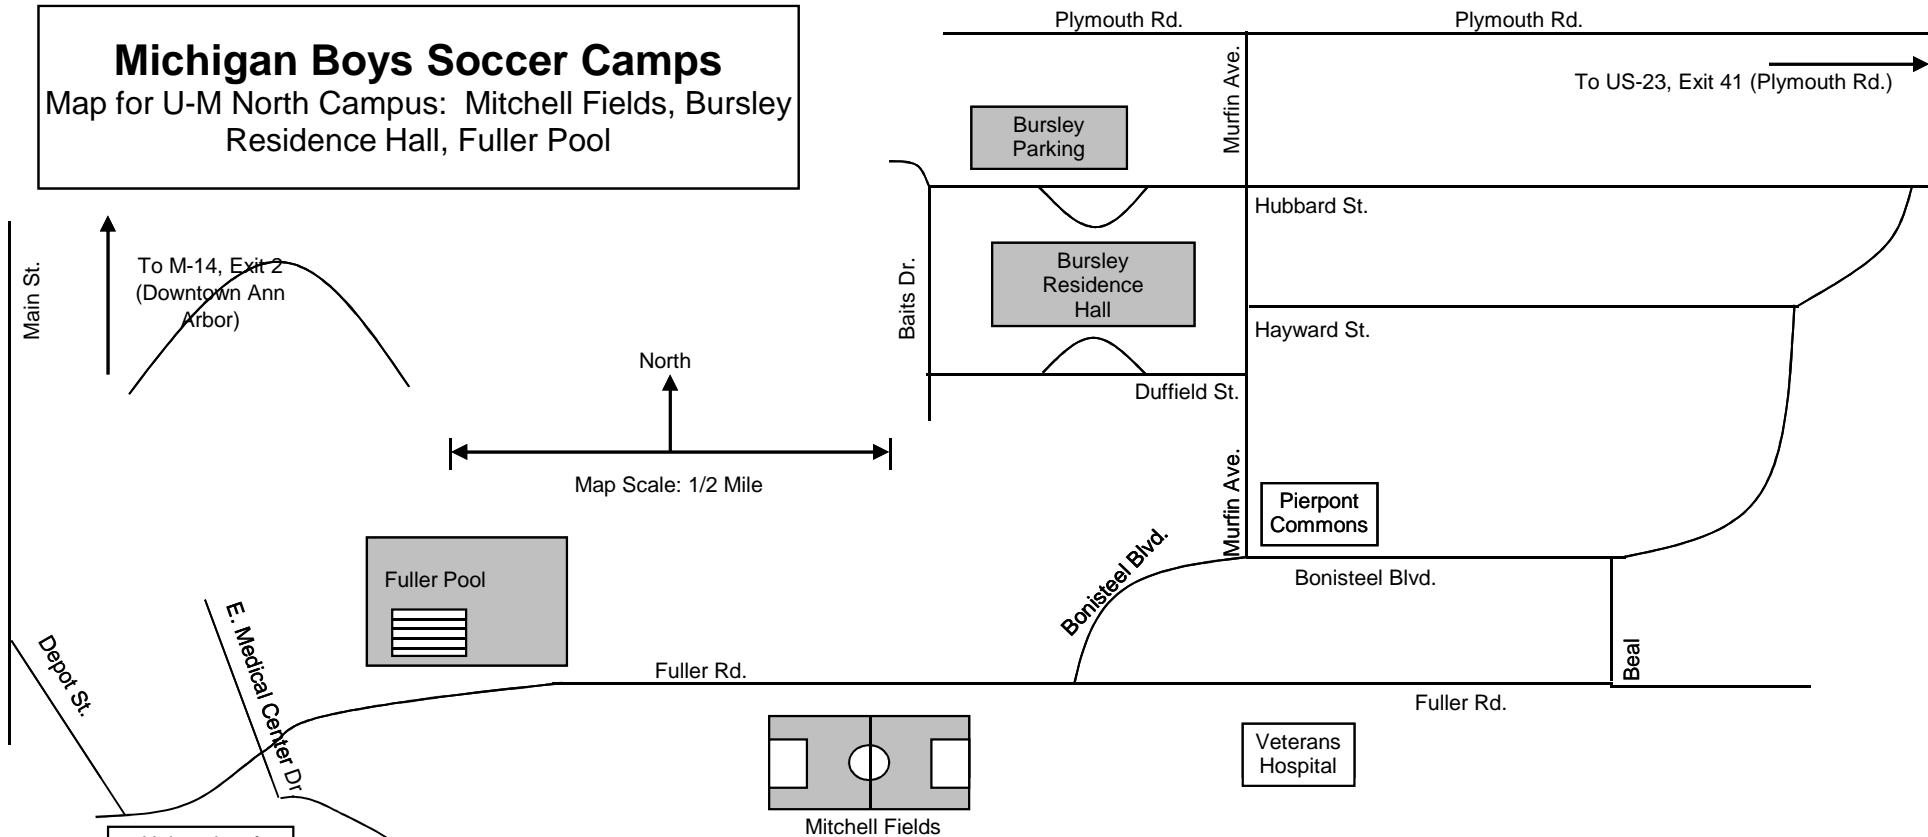

Michigan Boys Soccer Camps

Map for U-M North Campus: Mitchell Fields, Bursley Residence Hall, Fuller Pool

To Bursley Residence Hall From Detroit Metro Airport: Take I-94 West towards Chicago for 18 miles. Merge onto US-23 North (Exit #180B). Take the Plymouth Road exit off US-23 North (Exit 41). At end of the exit ramp take a left (west) approximately 2 miles to Murfin Ave. Go left (south) on Murfin Ave for three blocks. Take a right (west) on Duffield St. to the front lobby of Bursley. The airport is approximately 26 miles away from the residence hall.

To Mitchell Fields From the East: Take M-14 West to US-23 South. Take Plymouth Road (Exit 41) west approximately 2 miles to Murfin Ave. Go left (South) on Murfin Ave. to Bonisteel Blvd. Take a right on Bonisteel down the hill to Fuller Road. Take a right on Fuller Road and Mitchell Fields will be on your immediate left hand side.

To Bursley Residence Hall from the West: Take I-94 East towards Detroit. Merge onto US-23 North (Exit #180B). Take the Plymouth Road exit off US-23 North (Exit 41). At the end of the ramp take a left (west) approximately 2 miles to Murfin Ave. Go left (south) on Murfin Ave for three blocks. Take a right (west) on Duffield St. to the front lobby of Bursley.

U-M Soccer Complex
2250 S. State St.
Ann Arbor, MI 48109