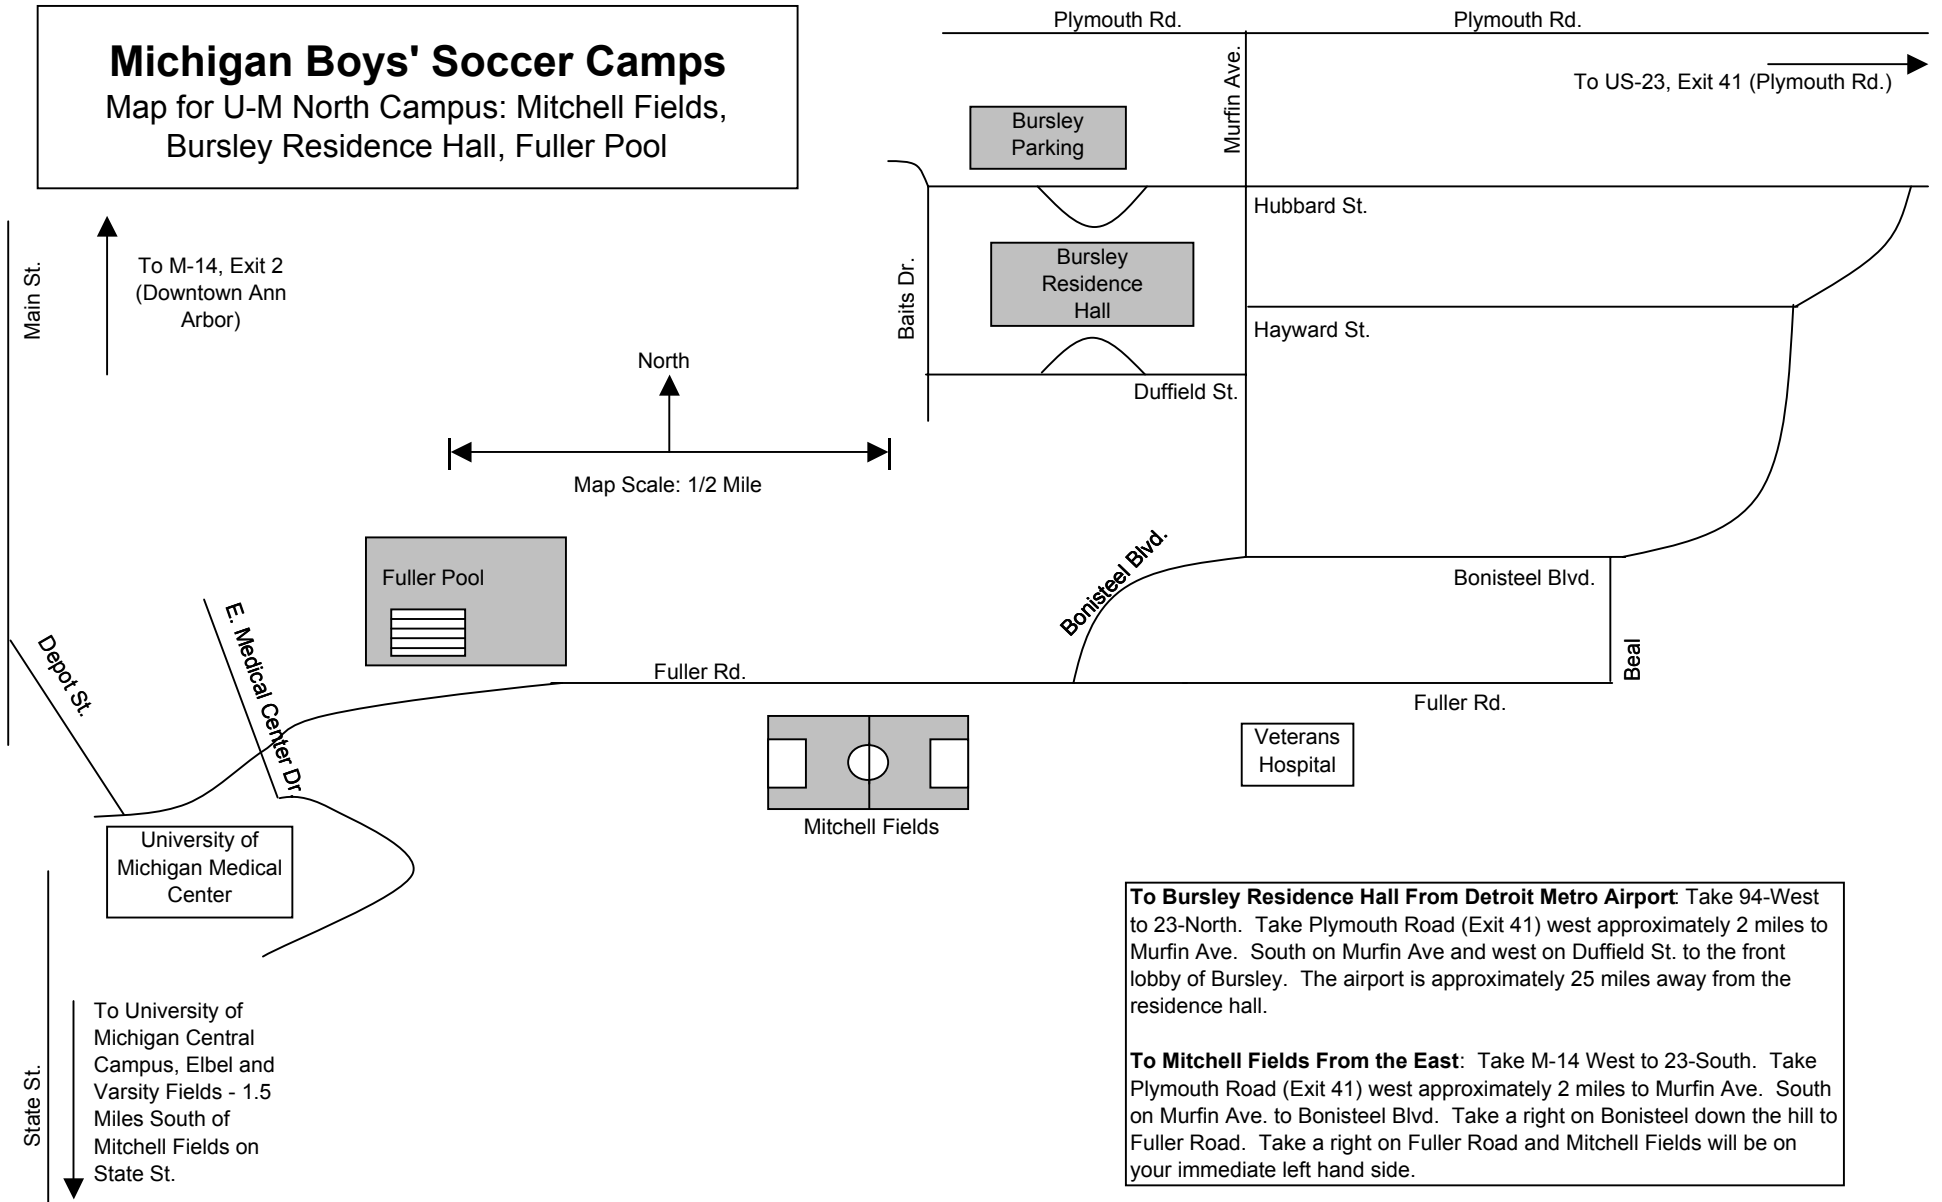

# Michigan Boys' Soccer Camps

Map for U-M North Campus: Mitchell Fields, Bursley Residence Hall, Fuller Pool

**To Bursley Residence Hall From Detroit Metro Airport:** Take 94-West to 23-North. Take Plymouth Road (Exit 41) west approximately 2 miles to Murfin Ave. South on Murfin Ave and west on Duffield St. to the front lobby of Bursley. The airport is approximately 25 miles away from the residence hall.

**To Mitchell Fields From the East:** Take M-14 West to 23-South. Take Plymouth Road (Exit 41) west approximately 2 miles to Murfin Ave. South on Murfin Ave. to Bonisteel Blvd. Take a right on Bonisteel down the hill to Fuller Road. Take a right on Fuller Road and Mitchell Fields will be on your immediate left hand side.