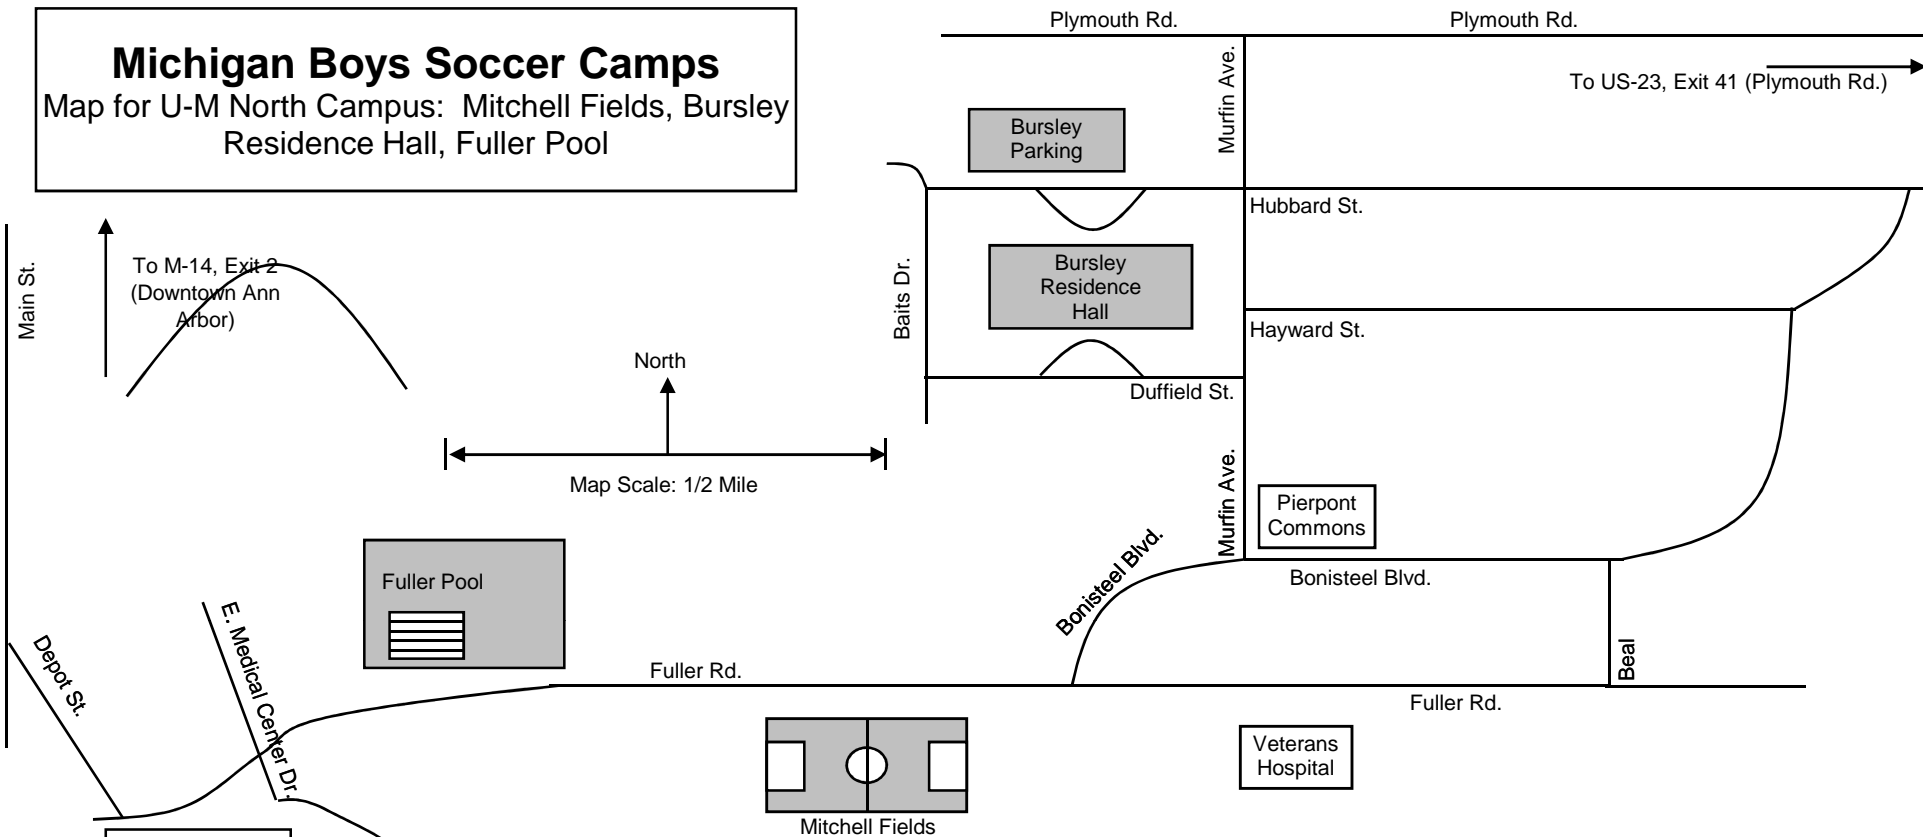

# Michigan Boys Soccer Camps

Map for U-M North Campus: Mitchell Fields, Bursley Residence Hall, Fuller Pool

University of Michigan Medical Center

To University of Michigan Central Campus - 1.5 Miles South of Mitchell Fields on State St.

**To Bursley Residence Hall From Detroit Metro Airport:** Take I-94 West towards Chicago for 18 miles. Merge onto US-23 North (Exit #180B). Take the Plymouth Road exit off US-23 North (Exit 41). At end of the exit ramp take a left (west) approximately 2 miles to Murfin Ave. Go left (south) on Murfin Ave for three blocks. Take a right (west) on Duffield St. to the front lobby of Bursley. The airport is approximately 26 miles away from the residence hall.

**To Mitchell Fields From the East:** Take M-14 West to US-23 South. Take Plymouth Road (Exit 41) west approximately 2 miles to Bonisteel Blvd. Go left (South) on Murfin Ave. to Bonisteel Blvd. Take a right on Bonisteel down the hill to Fuller Road. Take a right on Fuller Road and Mitchell Fields will be on your immediate left hand side.

**To Bursley Residence Hall from the West:** Take I-94 East towards Detroit. Merge onto US-23 North (Exit #180B). Take the Plymouth Road exit off US-23 North (Exit 41). At the end of the ramp take a left (west) approximately 2 miles to Murfin Ave. Go left (south) on Murfin Ave for three blocks. Take a right (west) on Duffield St. to the front lobby of Bursley.