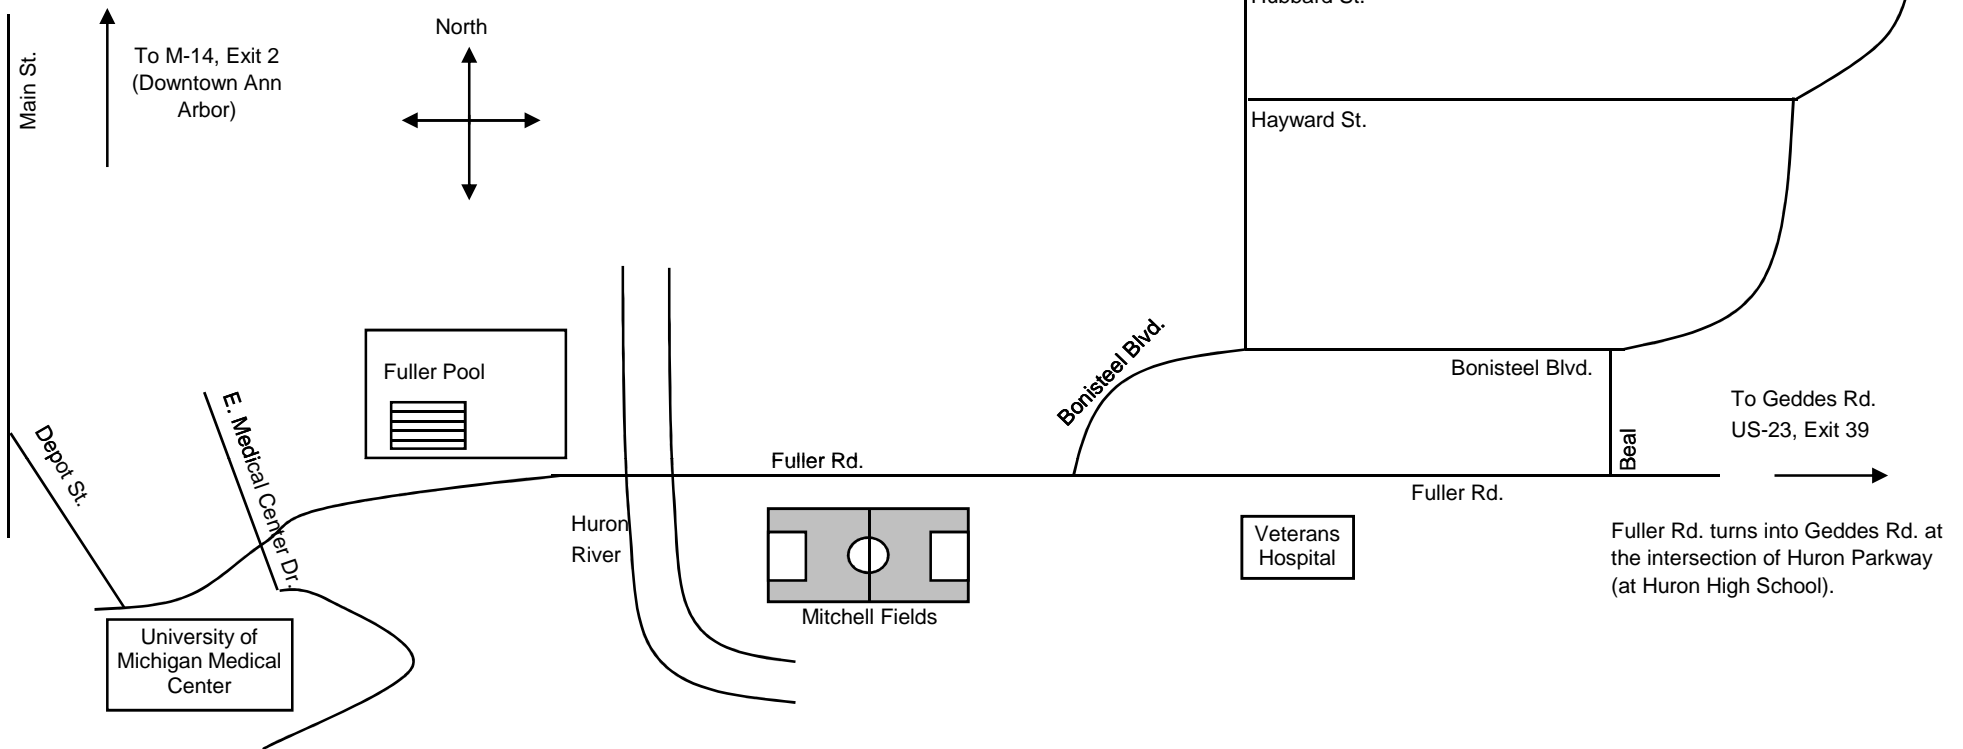

Michigan Men's Soccer 3v3 Micro-Soccer Shootout Camp

Mitchell Fields Map

Mitchell Fields are located on Fuller Rd. 1/4 mile East of the U-M Medical Center and across the street from Fuller Park. (1900 Fuller Rd., Ann Arbor, MI 48109)

To Mitchell Fields From the East - Exit 39 (Geddes Rd.) off US-23. Go right (West) on Geddes Rd. approx. 1 mile. At the intersection of Huron Parkway (at Huron High School), continue straight through the intersection (West) where Geddes Rd. turns into Fuller Rd. Go West 1.7 more miles on a twisting and turning Fuller Rd. Mitchell Fields are on the left (South) side of Fuller Rd., between the Veterans Hospital and the U-M Medical Center.

To Mitchell Fields from the West: Take I-94 East towards Detroit. Merge onto US-23 North (Exit #180B). Take the Geddes Rd. Exit (Exit 39) off US-23. Go left (West) on Geddes Rd. approx. 1 mile. At the intersection of Huron Parkway (at Huron High School), continue straight through the intersection (West) where Geddes Rd. turns into Fuller Rd. Go West 1.7 more miles on a twisting and turning Fuller Rd. Mitchell Fields are on the left (South) side of Fuller Rd., between the Veterans Hospital and the U-M Medical Center.

Mitchell Fields
1900 Fuller Rd.
Ann Arbor, MI 48109

**U-M Central Campus
Student Union**
530 S. State St.
Ann Arbor, MI 48109

U-M Athletic Campus
1000 S. State St.
Ann Arbor, MI 48109